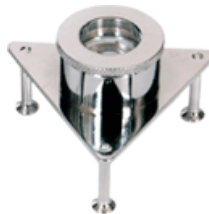

Double Lens Eye Glass

ITEM NO.	MAGNIFICATION
EYE-104	10X
EYE-108	12X
EYE-112	14X
EYE-116	20X

Plastic Eye Glass

ITEM NO.	NO.
EYE-132	1
EYE-135	1-1/2
EYE-138	2
EYE-141	2-1/2
EYE-144	3
EYE-147	3-1/2
EYE-150	4
EYE-153	4-1/2

Aluminum Eye Glass

ITEM NO.	NO.
EYE-175	1
EYE-178	1-1/2
EYE-181	2
EYE-184	2-1/2
EYE-187	3
EYE-190	3-1/2
EYE-193	4
EYE-196	4-1/2

Eye Glass

- High Quality Precise Eye Glass.
- Made from plastic.
- Must for Watchmakers, Research, Industry and Education.

ITEM NO.	NO.
EYE-212	1
EYE-215	1-1/2
EYE-218	2
EYE-221	2-1/2
EYE-224	3
EYE-227	3-1/2
EYE-230	4
EYE-233	4-1/2

Eye Glass - Tripod (18 mm)

ITEM NO. : EYE-255

Eye Glass - Tripod (21 mm)

ITEM NO. : EYE-257

Eye Glass - Tripod (Round Shape) 10X

ITEM NO. : EYE-261

Eye Glass - Tripod (Plastic) 10X Adjustable

ITEM NO. : EYE-265

Eye Glass - Tripod Black Head (10X) (High Power)

ITEM NO. : EYE-259

Spectacle Eye Glass with Clip

ITEM NO.	MAGNIFICATION POWER
EYE-453	2X
EYE-456	5X
EYE-459	7X
EYE-462	10X