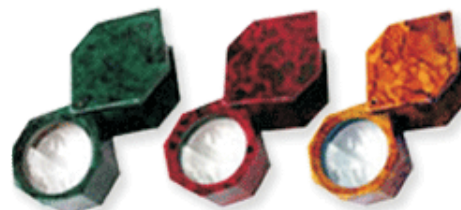

Eye Loupes - Hex

Available in different Finish & Colours.
(Golden, Chrome, Black, Rubber Black, Black Chrome, Red, Green, Yellow, Blue & many more)

ITEM NO.	SIZE	COVER
EYE-670	18 MM	Without Leather Cover
EYE-680	18 MM	With Leather Cover
EYE-690	21 MM	Without Leather Cover
EYE-700	21 MM	With Leather Cover

Collapsible Eye Loupes

ITEM NO.	SIZE
EYE-402	2
EYE-406	2-1/2
EYE-410	3
EYE-414	3-1/2

Eye Loupes - Round with Stylish Colors

Available in Different Stylish Colours.
(Black, Brown, Blue, Green, Red, Yellow etc. etc.).

ITEM NO.	SIZE	COVER
EYE-730	18 MM	Without Leather Cover
EYE-740	18 MM	With Leather Cover
EYE-750	21 MM	Without Leather Cover
EYE-760	21 MM	With Leather Cover

Eye Loupes - Hex with Stylish Colors

Available in Different Stylish Colours.
(Black, Brown, Blue, Green, Red, Yellow etc. etc.).

ITEM NO.	SIZE	COVER
EYE-800	18 MM	Without Leather Cover
EYE-810	18 MM	With Leather Cover
EYE-820	21 MM	Without Leather Cover
EYE-830	21 MM	With Leather Cover